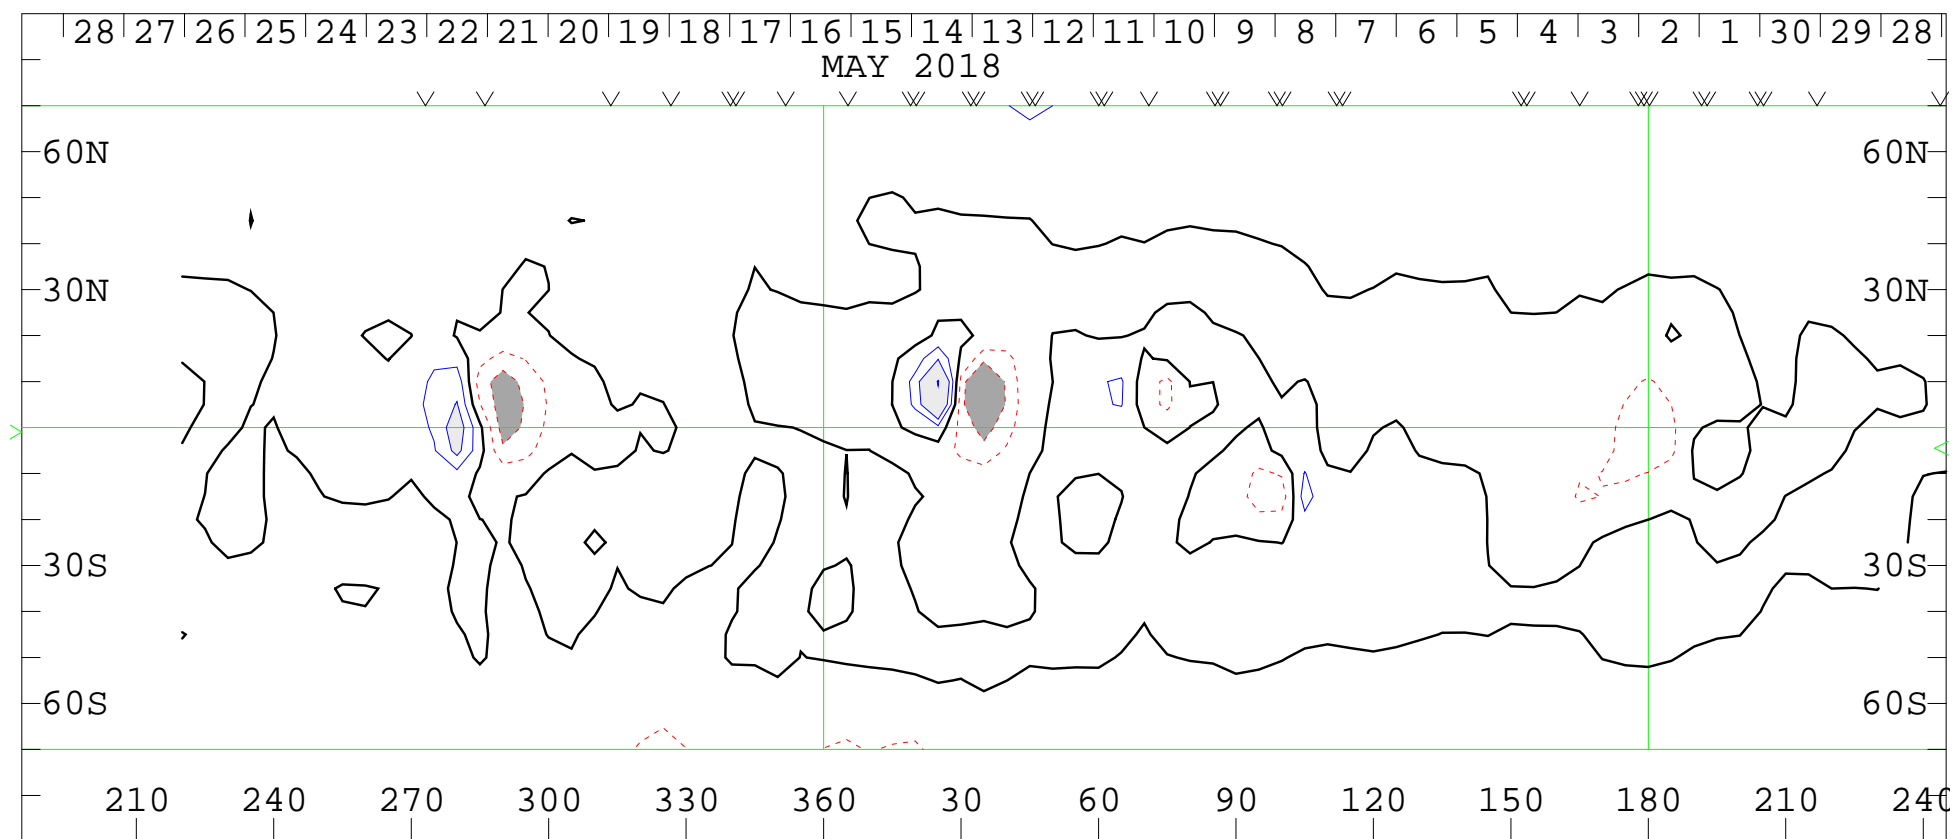

WILCOX SOLAR OBSERVATORY

synoptic.prelim field

0, ± 100 , 200, 500, 1000, 2000 MicroTesla

2203