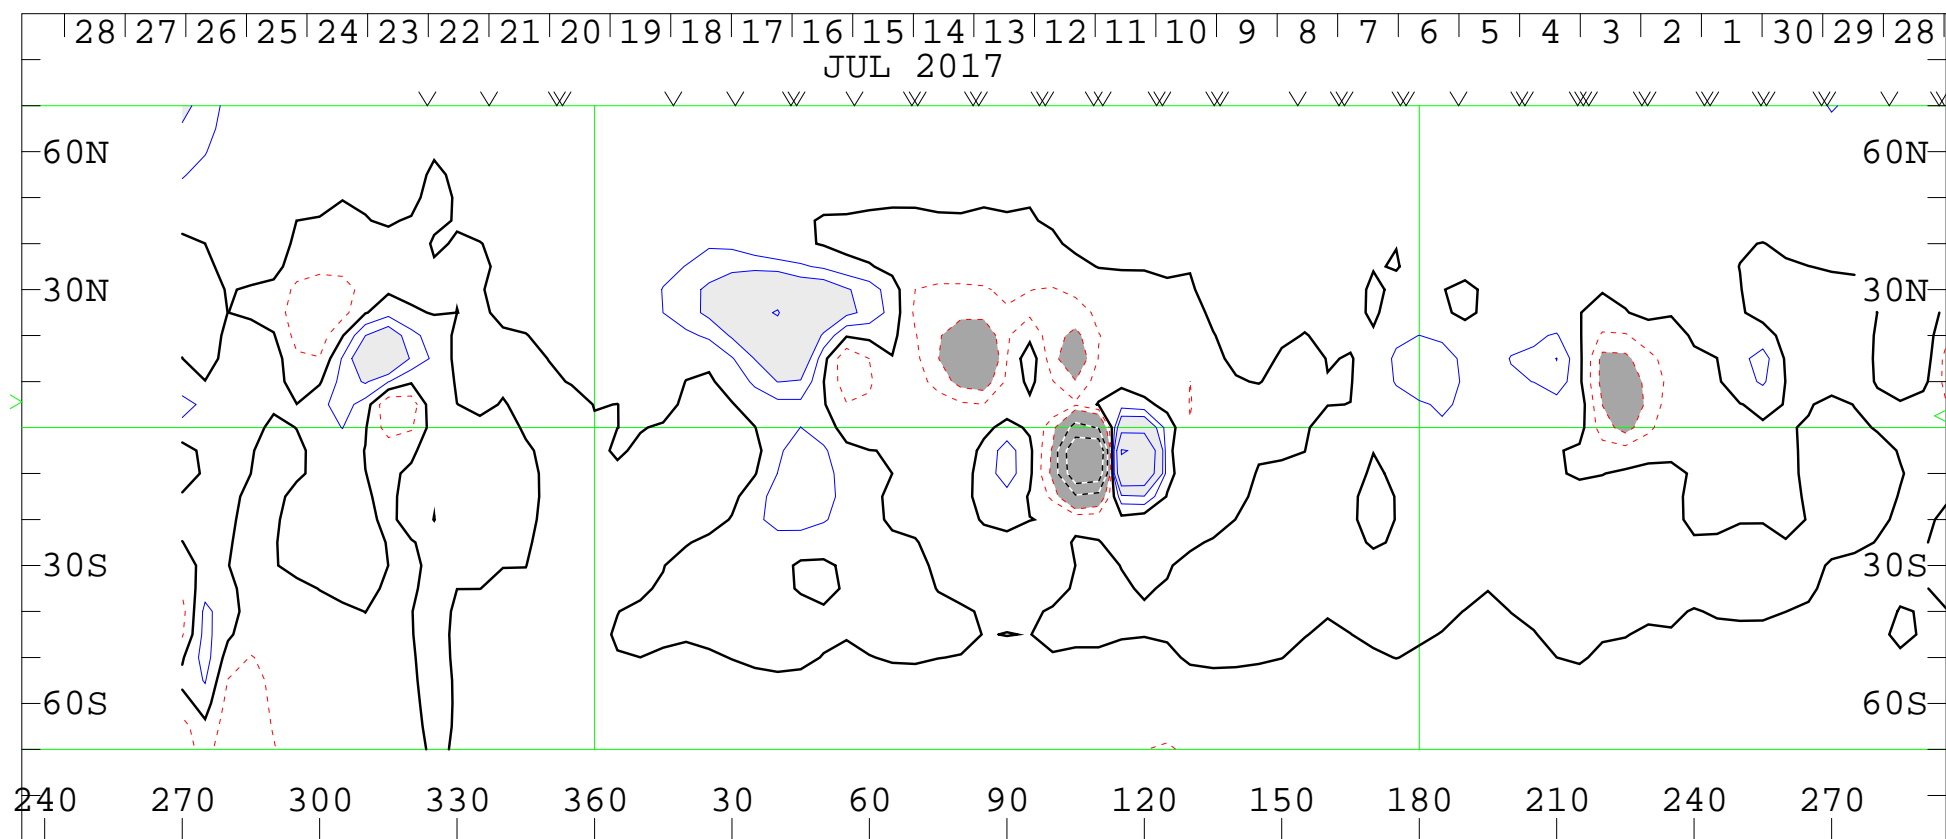

WILCOX SOLAR OBSERVATORY

synoptic.prelim field

0, ± 100 , 200, 500, 1000, 2000 MicroTesla

2192