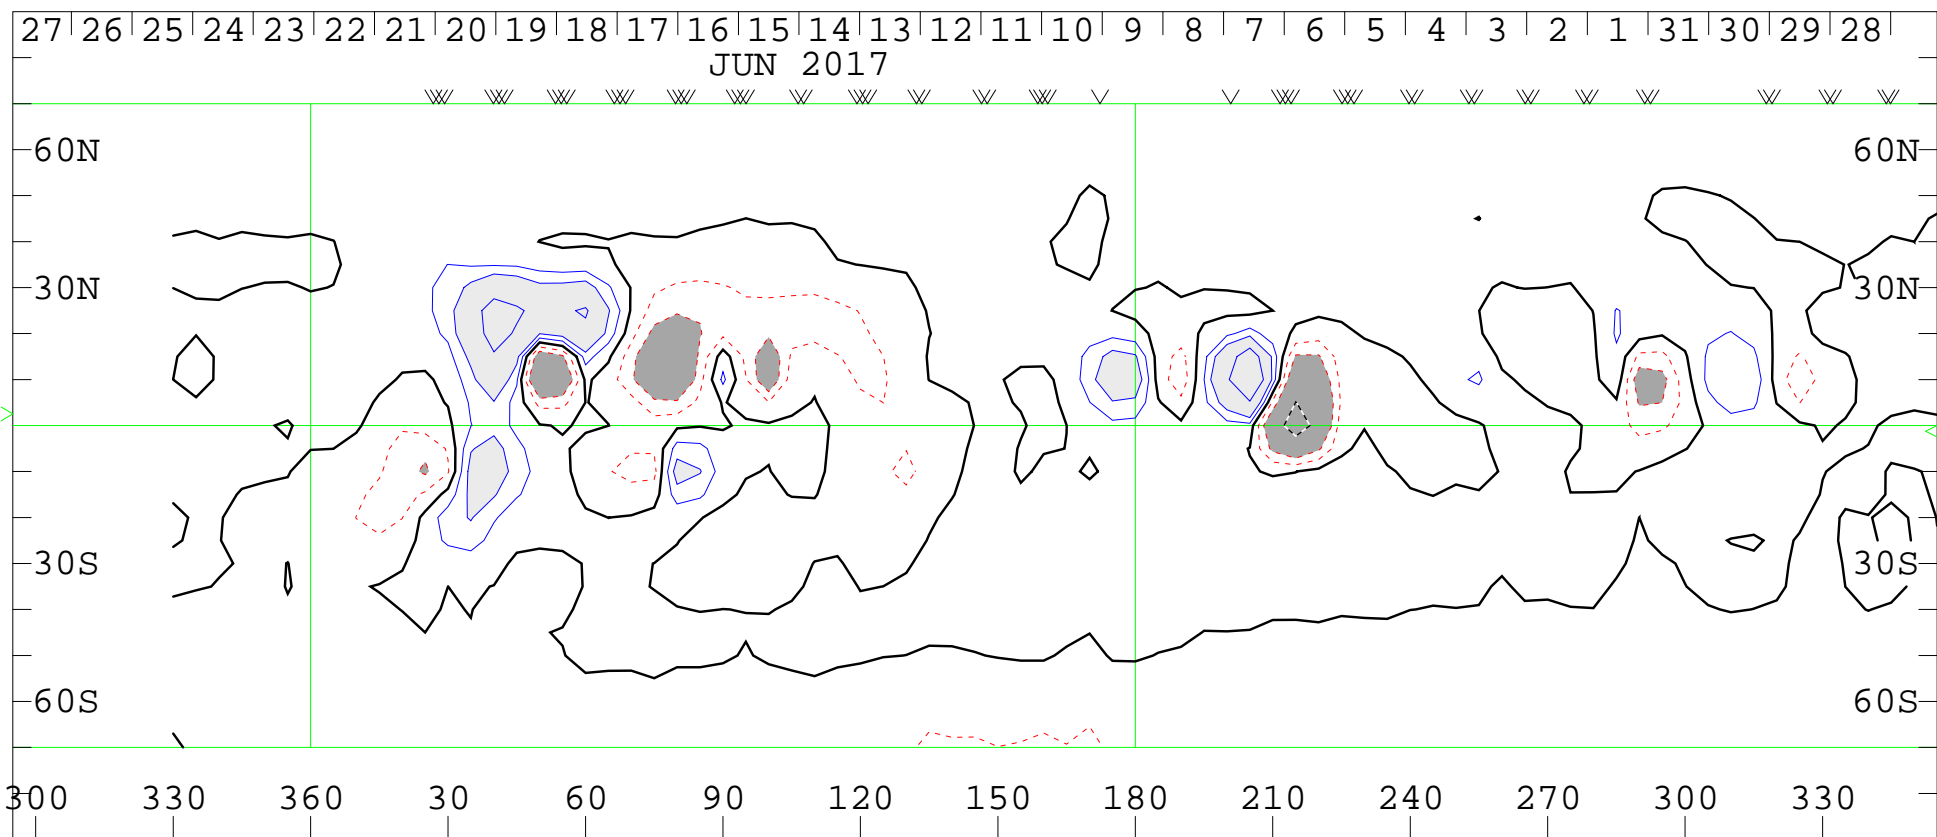

WILCOX SOLAR OBSERVATORY

synoptic.prelim field

0, ± 100 , 200, 500, 1000, 2000 MicroTesla

2191